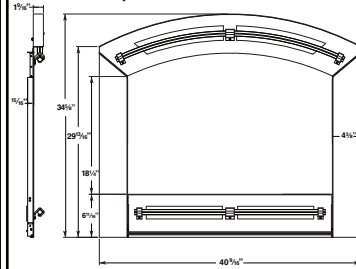

Belmont Face Kit Specifications for DVB4136